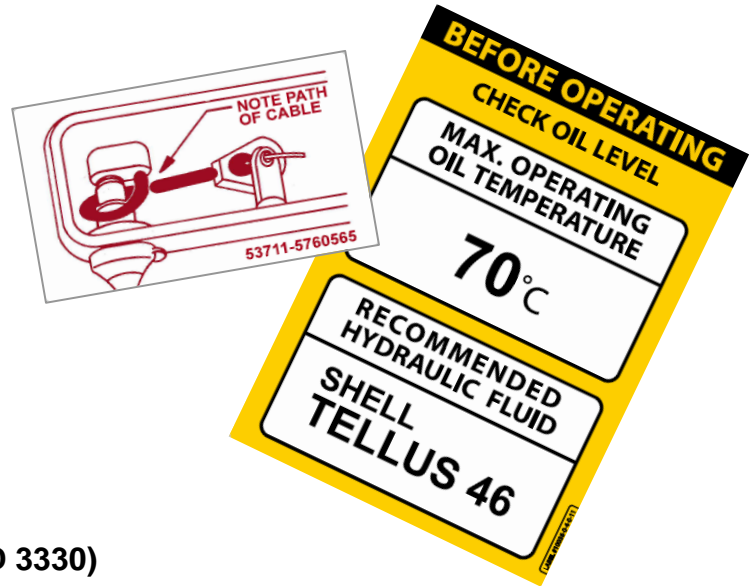

PermaGrip Label Stock

THE EDGE[®] READY LABEL STOCK DESIGNED FOR HARSH INDUSTRIAL ENVIRONMENTS

PermaGrip Label Stock is Gerber's **NEW** 2-mil white polyester film with aggressive adhesive

Dimensionally stable at high temperature, PermaGrip Label Stock resists tearing and puncture. Its aggressive adhesive is ideally suited for low surface energy (LSE) substrates, such as powder-coated pipe and components. It provides excellent thermal resistance over a temperature range of -40°F to 302°F, and is chemically-resistant to mild acids, motor oil, and cleaning agents.

PermaGrip Label Stock Features

- Aggressive adhesive sticks to low surface energy (LSE) substrates
- UL-recognized to 302°F

PermaGrip Label Stock is ideal for powder-coated surfaces.

PERFECT FOR YOUR LSE APPLICATION AND EASY-TO-PRODUCE ON YOUR EDGE.

Machinery

High-temperature applications

Industrial piping

OEM parts

Powder-coated pipe

The Ideal Label Stock for Dozens of Industries

Specially designed for application to LSE surfaces, PermaGrip Label Stock maintains optical clarity in harsh environments. Its durability and versatility make it ideal for:

ADHESION PROPERTIES (Test Method ASTM D 3330)

Peel From Substrate:	Average 15 Minutes		Average 3 Days Room Temperature		Average 3 Days 160 °F	
	Oz/in	(N/m)	Oz/in	(N/m)	Oz/in	(N/m)
ABS	36	(396)	60	(660)	59	(649)
Acrylic	56	(616)	70	(770)	61	(671)
Aluminum	48	(528)	62	(682)	92	(1012)
HDPE	27	(297)	32	(352)	37	(406)
Lexan (Bare)	50	(550)	57	(627)	64	(704)
Metal-Painted (alkyd enamel)	49	(539)	58	(639)	89	(979)
Powder Paint Acrylic	43	(473)	61	(671)	81	(891)
Powder Paint Epoxy	50	(550)	62	(682)	82	(902)
Powder Paint Polyester	32	(352)	33	(363)	65	(715)
Powder Paint Polyurethane	45	(495)	6	(66)	87	(957)
Stainless Steel	42	(462)	61	(671)	107	(1177)